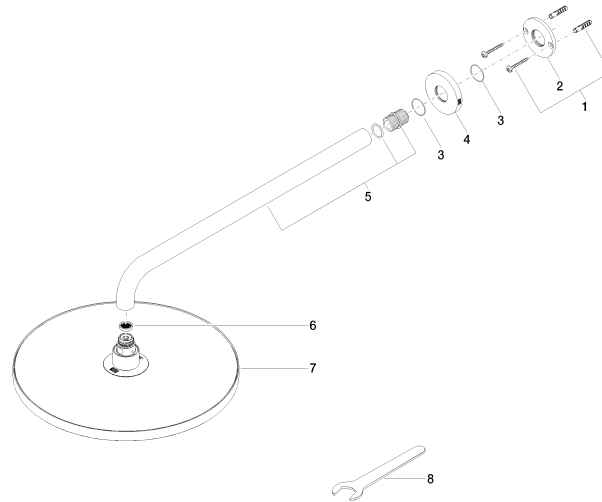

Rain shower with wall fixing FlowReduce 300 mm - Chrome

TARA

28 678 970

Fits: TARA, LISSÉ, VAIA, META

- 450mm projection
- rain shower Ø 300 mm
- PURE RAIN, max. flow rate 9 l/min (at 3 bar)
- Function from: 7 l/min
- rosette Ø 60 mm
- 1/2" connection
- with anti-scale system
- quick clearing
- WRAS
- This product can help a building meet the requirements of Green Building Rating Systems, e.g. LEED®, BREEAM®, DGNB

28 678 970

mm [inches]

Flow rate chart

Certificates

LGA_29235.

28 678 970

Parts for other finishes can be found here: [Brushed](#)
[Platinum](#)

Spare parts list

No.	Item Number	Name	Quantity used	Delivery time
1	04 30 31 032 00 90	fixing set	1	2
2	09 17 20 120 90	holder	1	2
3	09 14 10 150 90	seal	2	2
4	09 27 97 015-00	rosette	1	10
5	90 11 03 070 00-00	pipe	1	10
6	09 23 01 075 90	insert	1	2
7	90 12 05 091 20-00	shower	1	10
8	90 30 09 069 00 90	key	1	2