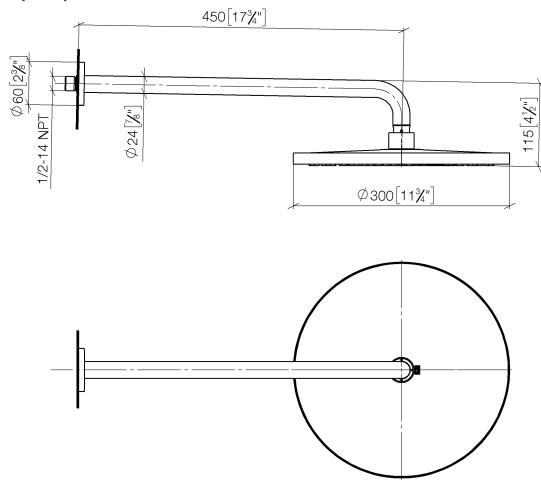

Rain shower with wall fixing FlowReduce 300 mm - Chrome

TARA

28 678 970

Fits: TARA, LISSÉ, VAIA, META

- 450mm projection
- rain shower Ø 300 mm
- PURE RAIN, max. flow rate 9 l/min (at 3 bar)
- Function from: 7 l/min
- rosette Ø 60 mm
- 1/2" connection
- with anti-scale system
- quick clearing
- WRAS
- This product can help a building meet the requirements of Green Building Rating Systems, e.g. LEED®, BREEAM®, DGNB

	Chrome	28 678 970-00
	Brushed Platinum	28 678 970-06
	Platinum	28 678 970-08
	Dark Chrome	28 678 970-19
	Light Gold	28 678 970-26
	Brushed Light Gold	28 678 970-27
	Brushed Durabronze (23kt Gold)	28 678 970-28
	Matte Black	28 678 970-33
	Brushed Bronze	28 678 970-42
	Brushed Champagne (22kt Gold)	28 678 970-46
	Champagne (22kt Gold)	28 678 970-47
	Brushed Chrome	28 678 970-93
	Brushed Dark Platinum	28 678 970-99

28 678 970

mm [inches]

Flow rate chart

Certificates

LGA_29235.

28 678 970

Parts for other finishes can be found here: [Brushed](#)
[Platinum](#)

Spare parts list

No.	Item Number	Name	Quantity used	Delivery time
1	04 30 31 032 00 90	fixing set	1	2
2	09 17 20 120 90	holder	1	2
3	09 14 10 150 90	seal	2	2
4	09 27 97 015-00	rosette	1	10
5	90 11 03 070 00-00	pipe	1	10
6	09 23 01 075 90	insert	1	2
7	90 12 05 091 20-00	shower	1	10
8	90 30 09 069 00 90	key	1	2